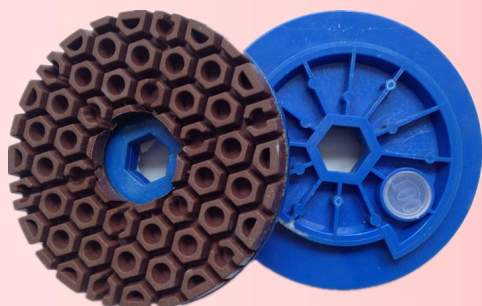

### METAL EDGE CHAMFERING WHEEL

AVAILABLE SIZE	AVAILABLE GRIT	ATTACHMENT	APPLICATION
100mm 125mm 150mm	50# 100# 140#	SNAIL LOCK	GRANITE

### RESIN EDGE CHAMFERING WHEEL

AVAILABLE SIZE	AVAILABLE GRIT	ATTACHMENT	APPLICATION
100mm 125mm 150mm	50# 100# 200# 400# 800# 1500# 3000#	SNAIL LOCK	GRANITE
WITH BIG HOLE			

AVAILABLE SIZE	AVAILABLE GRIT	ATTACHMENT	APPLICATION
100mm 125mm 150mm	50# 100# 200# 400# 800# 1500# 3000#	SNAIL LOCK	GRANITE
WITH SMALL HOLE			

AVAILABLE SIZE	AVAILABLE GRIT	ATTACHMENT	APPLICATION
100mm 125mm 150mm	50# 100# 200# 400# 800# 1500# 3000#	SNAIL LOCK	GRANITE
WITH THREE GROOVES			

AVAILABLE SIZE	AVAILABLE GRIT	ATTACHMENT	APPLICATION
100mm	50# 100# 200# 400# 800# 1500# 3000#	SNAIL LOCK	GRANITE
WITH FOUR GROOVES			

AVAILABLE SIZE	AVAILABLE GRIT	ATTACHMENT	APPLICATION
100mm 125mm 150mm	50# 100# 200# 400# 800# 1500# 3000# 6000# (BUFF)	BAKELITE SNAIL LOCK	ENGINEERED STONE
HONEYCOMB WHEEL			

AVAILABLE SIZE	AVAILABLE GRIT	ATTACHMENT	APPLICATION
100mm 125mm 150mm	50# 100# 200# 400# 800# 1500# 3000# 6000# (BUFF)	PLASTIC SNAIL LOCK	ENGINEERED STONE
HONEYCOMB WHEEL			