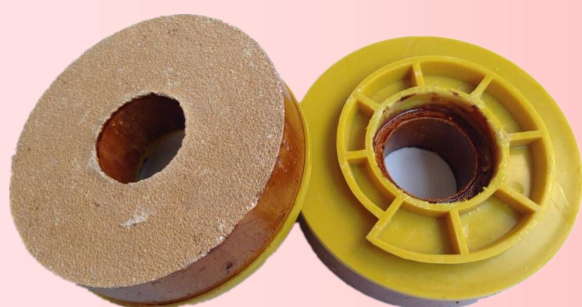

AVAILABLE SIZE	AVAILABLE GRIT	ATTACHMENT	APPLICATION
100mm 125mm 150mm	1# 2# 3# 4#	SNAIL LOCK	GRANITE
FOUR STEPS WHEEL GRITS 0# IS OPTIONAL			

AVAILABLE SIZE	AVAILABLE GRIT	ATTACHMENT	APPLICATION
100mm 125mm 150mm	BUFF	SNAIL LOCK	GRANITE
WITH BIG HOLE			

AVAILABLE SIZE	AVAILABLE GRIT	ATTACHMENT	APPLICATION
100mm 125mm 150mm	BUFF	SNAIL LOCK	GRANITE
WITH SMALL HOLE			

AVAILABLE SIZE	AVAILABLE GRIT	ATTACHMENT	APPLICATION
100mm	50# 100# 200# 400# 800# 1500# 3000#	SNAIL LOCK	GRANITE
FLAT WHEEL WITH BIG HOLE			

AVAILABLE SIZE	AVAILABLE GRIT	ATTACHMENT	APPLICATION
125mm 150mm	50# 100# 200# 400# 800# 1500# 3000#	SNAIL LOCK	GRANITE
FLAT WHEEL WITH SMALL HOLE			

AVAILABLE SIZE	AVAILABLE GRIT	ATTACHMENT	APPLICATION
150mm	50# 100# 200# 400# 800# 1500# 3000#	SNAIL LOCK	GRANITE

AVAILABLE SIZE	AVAILABLE GRIT	ATTACHMENT	APPLICATION
100mm 125mm	5EXTRA	SNAIL LOCK	MARBLE

AVAILABLE SIZE	AVAILABLE GRIT	ATTACHMENT	APPLICATION
100mm 125mm 150mm	600# 1000# 2000# 3000# 6000# 10000#	SNAIL LOCK	ENGINEERED STONE GRANITE MARBLE
SPONGE POLISHING WHEEL			