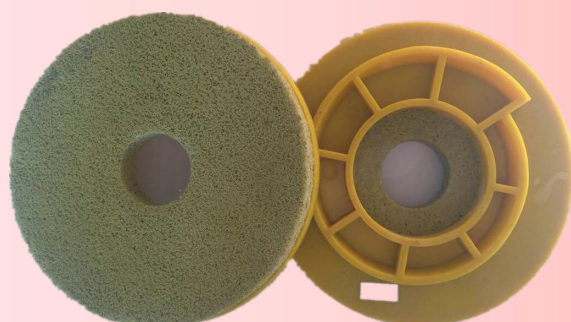

AVAILABLE SIZE	AVAILABLE GRIT	ATTACHMENT	APPLICATION
100mm 125mm 150mm	1# 2# 3# 4#	SNAIL LOCK	GRANITE
FOUR STEPS WHEEL GRITS 0# IS OPTIONAL			

AVAILABLE SIZE	AVAILABLE GRIT	ATTACHMENT	APPLICATION
100mm 125mm 150mm	BUFF	SNAIL LOCK	GRANITE
WITH BIG HOLE			

AVAILABLE SIZE	AVAILABLE GRIT	ATTACHMENT	APPLICATION
100mm 125mm 150mm	BUFF	SNAIL LOCK	GRANITE
WITH SMALL HOLE			

AVAILABLE SIZE	AVAILABLE GRIT	ATTACHMENT	APPLICATION
100mm	50# 100# 200# 400# 800# 1500# 3000#	SNAIL LOCK	GRANITE
FLAT WHEEL WITH BIG HOLE			

AVAILABLE SIZE	AVAILABLE GRIT	ATTACHMENT	APPLICATION
125mm 150mm	50# 100# 200# 400# 800# 1500# 3000#	SNAIL LOCK	GRANITE
FLAT WHEEL WITH SMALL HOLE			

AVAILABLE SIZE	AVAILABLE GRIT	ATTACHMENT	APPLICATION
150mm	50# 100# 200# 400# 800# 1500# 3000#	SNAIL LOCK	GRANITE

AVAILABLE SIZE	AVAILABLE GRIT	ATTACHMENT	APPLICATION
100mm 125mm	5EXTRA	SNAIL LOCK	MARBLE

AVAILABLE SIZE	AVAILABLE GRIT	ATTACHMENT	APPLICATION
100mm 125mm 150mm	600# 1000# 2000# 3000# 6000# 10000#	SNAIL LOCK	ENGINEERED STONE GRANITE MARBLE
SPONGE POLISHING WHEEL			