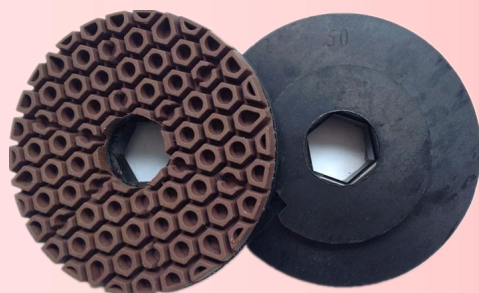

### METAL EDGE CHAMFERING WHEEL

AVAILABLE SIZE	AVAILABLE GRIT	ATTACHMENT	APPLICATION
100mm 125mm 150mm	50# 100# 140#	SNAIL LOCK	GRANITE

### RESIN EDGE CHAMFERING WHEEL

AVAILABLE SIZE	AVAILABLE GRIT	ATTACHMENT	APPLICATION
100mm 125mm 150mm	50# 100# 200# 400# 800# 1500# 3000#	SNAIL LOCK	GRANITE
WITH BIG HOLE			

AVAILABLE SIZE	AVAILABLE GRIT	ATTACHMENT	APPLICATION
100mm 125mm 150mm	50# 100# 200# 400# 800# 1500# 3000#	SNAIL LOCK	GRANITE
WITH SMALL HOLE			

AVAILABLE SIZE	AVAILABLE GRIT	ATTACHMENT	APPLICATION
100mm 125mm 150mm	50# 100# 200# 400# 800# 1500# 3000#	SNAIL LOCK	GRANITE
WITH THREE GROOVES			

AVAILABLE SIZE	AVAILABLE GRIT	ATTACHMENT	APPLICATION
100mm	50# 100# 200# 400# 800# 1500# 3000#	SNAIL LOCK	GRANITE
WITH FOUR GROOVES			

AVAILABLE SIZE	AVAILABLE GRIT	ATTACHMENT	APPLICATION
100mm 125mm 150mm	50# 100# 200# 400# 800# 1500# 3000# 6000# (BUFF)	BAKELITE SNAIL LOCK	ENGINEERED STONE
HONEYCOMB WHEEL			

AVAILABLE SIZE	AVAILABLE GRIT	ATTACHMENT	APPLICATION
100mm 125mm 150mm	50# 100# 200# 400# 800# 1500# 3000# 6000# (BUFF)	PLASTIC SNAIL LOCK	ENGINEERED STONE
HONEYCOMB WHEEL			