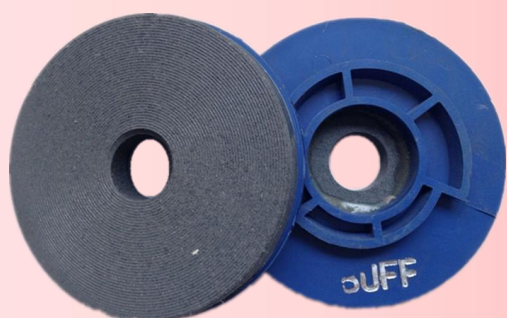

### RESIN EDGE CHAMFERING WHEEL

AVAILABLE SIZE	AVAILABLE GRIT	ATTACHMENT	APPLICATION
100mm 125mm 150mm	50# 100# 200# 400# 800# 1500# 3000#	SNAIL LOCK	GRANITE
WITH BIG HOLE			

AVAILABLE SIZE	AVAILABLE GRIT	ATTACHMENT	APPLICATION
100mm 125mm 150mm	50# 100# 200# 400# 800# 1500# 3000#	SNAIL LOCK	GRANITE
WITH SMALL HOLE			

AVAILABLE SIZE	AVAILABLE GRIT	ATTACHMENT	APPLICATION
100mm 125mm 150mm	50# 100# 200# 400# 800# 1500# 3000#	SNAIL LOCK	GRANITE
WITH THREE GROOVES			

AVAILABLE SIZE	AVAILABLE GRIT	ATTACHMENT	APPLICATION
100mm	50# 100# 200# 400# 800# 1500# 3000#	SNAIL LOCK	GRANITE
WITH FOUR GROOVES			

AVAILABLE SIZE	AVAILABLE GRIT	ATTACHMENT	APPLICATION
100mm 125mm 150mm	50# 100# 200# 400# 800# 1500# 3000# 6000# (BUFF)	BAKELITE SNAIL LOCK	ENGINEERED STONE
HONEYCOMB WHEEL			

AVAILABLE SIZE	AVAILABLE GRIT	ATTACHMENT	APPLICATION
100mm 125mm 150mm	50# 100# 200# 400# 800# 1500# 3000# 6000# (BUFF)	PLASTIC SNAIL LOCK	ENGINEERED STONE
HONEYCOMB WHEEL			

AVAILABLE SIZE	AVAILABLE GRIT	ATTACHMENT	APPLICATION
100mm 125mm 150mm	1# 2# 3# 4#	SNAIL LOCK	GRANITE
FOUR STEPS WHEEL GRITS 0# IS OPTIONAL			

AVAILABLE SIZE	AVAILABLE GRIT	ATTACHMENT	APPLICATION
100mm 125mm 150mm	BUFF	SNAIL LOCK	GRANITE
WITH BIG HOLE			