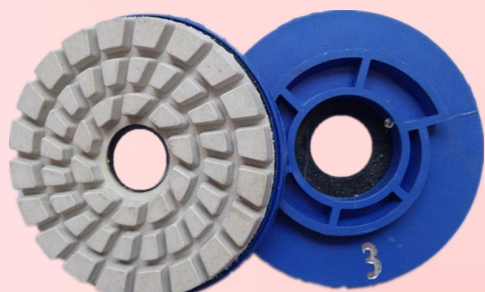

### RESIN EDGE CHAMFERING WHEEL

AVAILABLE SIZE	AVAILABLE GRIT	ATTACHMENT	APPLICATION
100mm 125mm 150mm	50# 100# 200# 400# 800# 1500# 3000#	SNAIL LOCK	GRANITE
WITH BIG HOLE			

AVAILABLE SIZE	AVAILABLE GRIT	ATTACHMENT	APPLICATION
100mm 125mm 150mm	50# 100# 200# 400# 800# 1500# 3000#	SNAIL LOCK	GRANITE
WITH SMALL HOLE			

AVAILABLE SIZE	AVAILABLE GRIT	ATTACHMENT	APPLICATION
100mm 125mm 150mm	50# 100# 200# 400# 800# 1500# 3000#	SNAIL LOCK	GRANITE
WITH THREE GROOVES			

AVAILABLE SIZE	AVAILABLE GRIT	ATTACHMENT	APPLICATION
100mm	50# 100# 200# 400# 800# 1500# 3000#	SNAIL LOCK	GRANITE
WITH FOUR GROOVES			

AVAILABLE SIZE	AVAILABLE GRIT	ATTACHMENT	APPLICATION
100mm 125mm 150mm	50# 100# 200# 400# 800# 1500# 3000# 6000# (BUFF)	BAKELITE SNAIL LOCK	ENGINEERED STONE
HONEYCOMB WHEEL			

AVAILABLE SIZE	AVAILABLE GRIT	ATTACHMENT	APPLICATION
100mm 125mm 150mm	50# 100# 200# 400# 800# 1500# 3000# 6000# (BUFF)	PLASTIC SNAIL LOCK	ENGINEERED STONE
HONEYCOMB WHEEL			

AVAILABLE SIZE	AVAILABLE GRIT	ATTACHMENT	APPLICATION
100mm 125mm 150mm	1# 2# 3# 4#	SNAIL LOCK	GRANITE
FOUR STEPS WHEEL GRITS 0# IS OPTIONAL			

AVAILABLE SIZE	AVAILABLE GRIT	ATTACHMENT	APPLICATION
100mm 125mm 150mm	BUFF	SNAIL LOCK	GRANITE
WITH BIG HOLE			